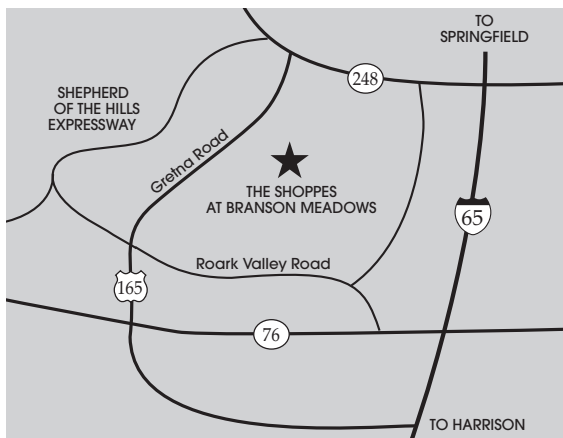

# THE SHOPPES AT BRANSON MEADOWS

## DIRECTIONS

- From Springfield: Take US Hwy. 65 South to Exit Hwy. 248 to Gretna Road in Branson Meadows.
- From US Hwy. 76 in Branson: Take Gretna Road 3 miles North to Branson Meadows or Roark Valley Road to Gretna Road in Branson Meadows.

## Free VIP Coupon Sheet

Please print and present this page at VF Outlet-Vanity Fair Wrangler Lee to receive FREE VIP coupons.

4562 Gretna Road Branson, MO 65616 • (417)339-2580  
www.factorystores.com • Chelsea Property Group\*