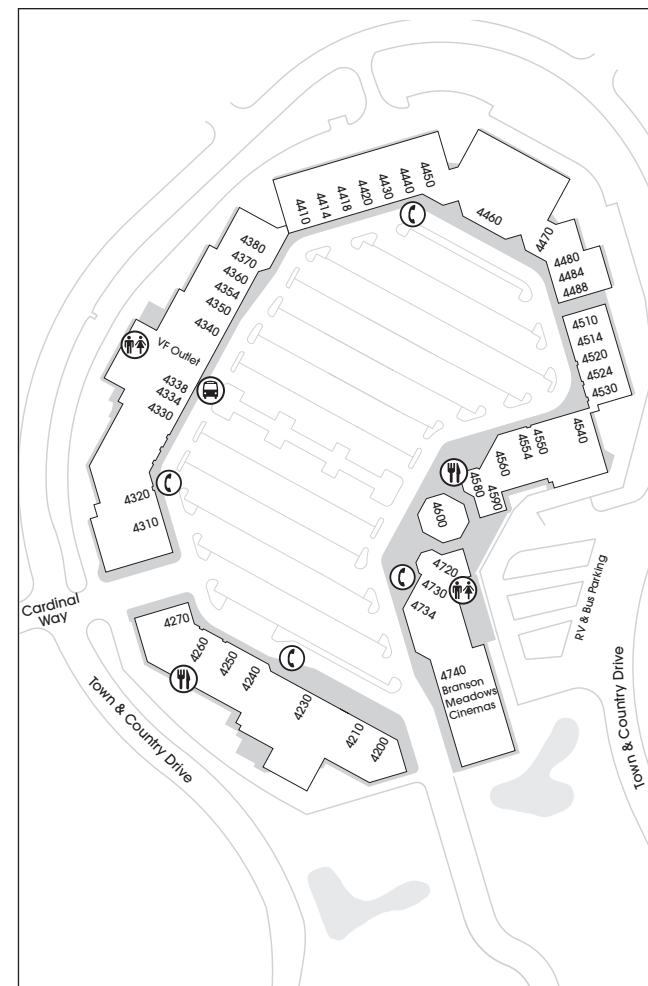

## DIRECTIONS

- From Springfield: Take US Hwy. 65 South to Exit Hwy. 248 to Gretna Road in Branson Meadows.
- From US Hwy. 76 in Branson: Take Gretna Road 3 miles North to Branson Meadows or Roark Valley Road to Gretna Road in Branson Meadows.

## OUTLETS & SPECIALTY STORES

|      |                                      |          |
|------|--------------------------------------|----------|
| 4230 | 50's at the Hop                      | 335-5300 |
| 4414 | All About Scrubs                     | 335-4438 |
| 4338 | Bon Worth                            | 336-2315 |
| 4740 | Branson Meadows Cinemas              | 332-2884 |
| 4270 | Christian Gift Outlet                | 332-2025 |
| 4510 | Copy Run                             | 334-6611 |
| 4520 | CyberStreet                          | 335-3972 |
| 4240 | Dressbarn/Dressbarn Woman            | 339-2052 |
| 4360 | Easy Spirit                          | 337-5611 |
| 4310 | Forsyth Furniture                    | 334-7455 |
| 4580 | The Gardens Restaurant               | 334-9598 |
| 4418 | HobbyTown USA                        | 334-8374 |
| 4354 | Hush Puppies & Family                | 348-0114 |
| 4260 | Loving's Cafe & Billiards            | 334-9449 |
| 4540 | Metz Book Outlet                     | 339-2424 |
| 4710 | New Image -<br>School of Cosmetology | 334-8330 |
| 4320 | Ozark Quilts & More                  | 336-6364 |
| 4440 | Ozark Technical Community College    | 336-6239 |
| 4420 | Paper Factory                        | 339-3899 |
| 4480 | Skaggs Medical Supply                | 334-2114 |
| 4488 | Summerwinds Resort Services          | 332-3250 |
| 4334 | Tool Town USA                        | 239-1155 |
| 4514 | Touch of Class                       | 334-0303 |
| 4340 | VF Outlet-Vanity Fair Wrangler Lee   | 339-4812 |

Use area code (417) for all numbers listed.  
Store listings are subject to change.